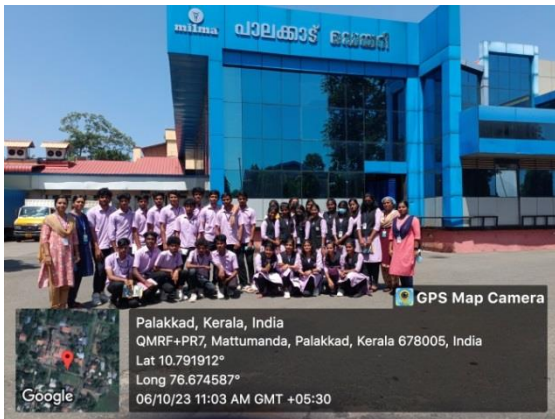

V. V. COLLEGE OF SCIENCE & TECHNOLOGY

Affiliated to University of Calicut | Chullimada, Kanjikode, Palakkad.

Managed by: V V E & E Trust, Thiruvananthapuram.

Ph: 9497421532 | vvcollge02@gmail.com | www.vvcollege.co.in.

Accredited by NAAC with B+ Grade (First Cycle) | Approved by AICTE